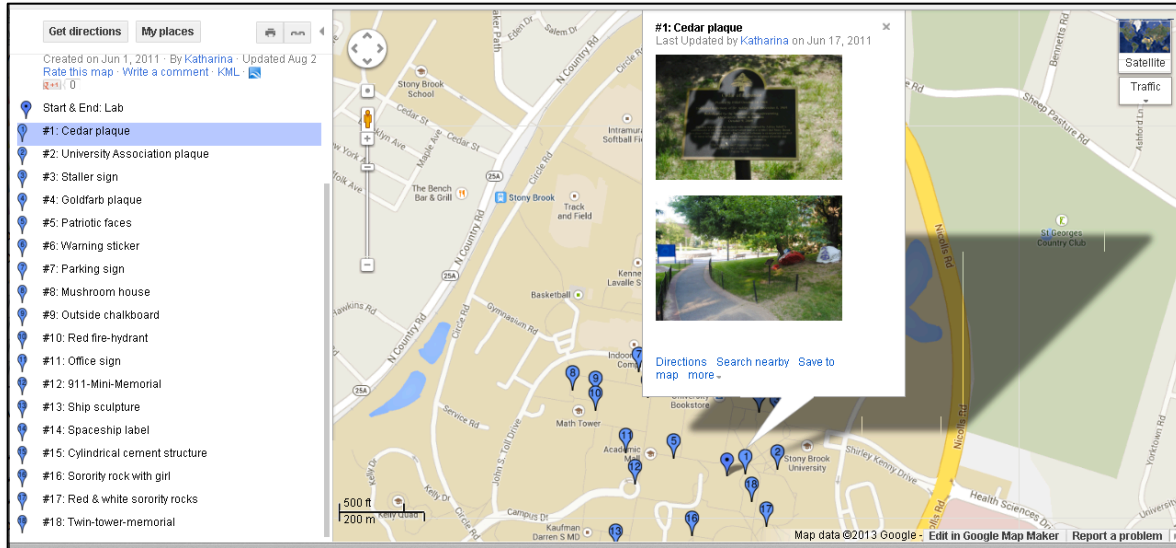

b) Screen shots of the map:

Figure 1A: Screen shot of Map#1 (WAC Tour #1, with List #1). The numbered blue pins indicate the 18 target destinations and the order in which the Followers should visit them.

Figure 1B: Screen shot of Map#1 (WAC Tour #1, with List #1) with an odd-numbered destination (#1: Cedar plaque) showing two pictures, the close-up and a contextual picture.

Figure 1C: Screen shot of Map#1 (WAC Tour #1, with List #1) with an even-numbered destination (#6: Warning sticker) showing only one picture, the close-up of the destination.

2. **Map #2:** The second picture with additional context was provided only for *even-numbered* pictures.

a) Online access to this map:

<https://maps.google.com/maps/ms?msa=0&msid=206573464382579348734.0004a54932f2656e5ec17&hl=en&ie=UTF8&t=m&z=16&vpsrc=1>

a) Screen shots of the map:

Figure 2A: Screen shot of Map#2 (WAC Tour #2, with List #2). The numbered blue pins indicate the 18 target destinations and the order in which the Followers should visit them.