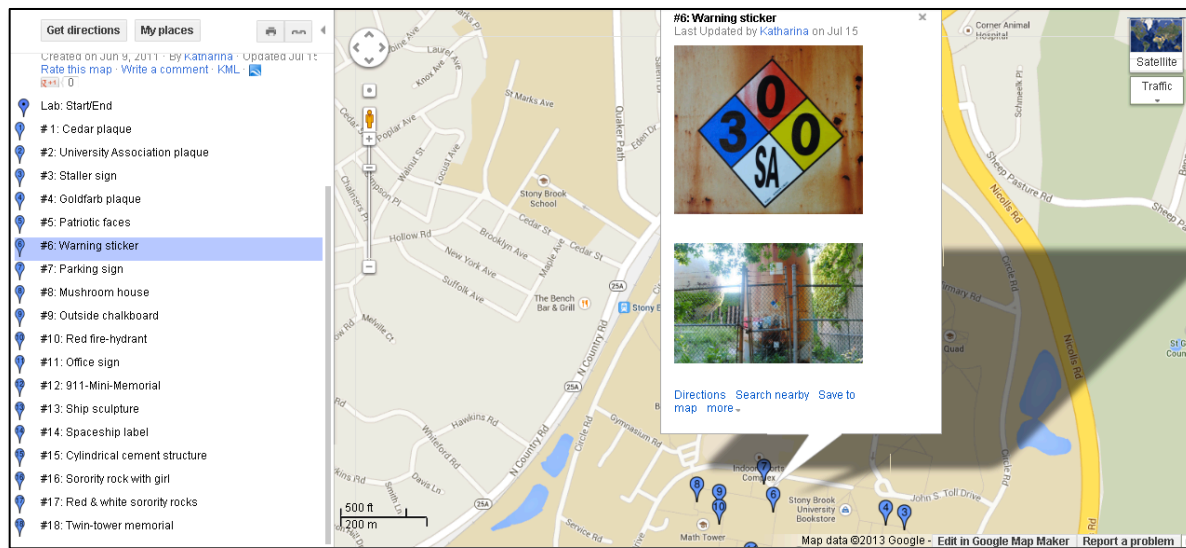

b) Screen shots of the map:

Figure 1A: Screen shot of Map#1 (WAC Tour #1, with List #1). The numbered blue pins indicate the 18 target destinations and the order in which the Followers should visit them.

2. **Map #2:** The second picture with additional context was provided only for *even-numbered* pictures.

a) Online access to this map:

<https://maps.google.com/maps/ms?msa=0&msid=206573464382579348734.0004a54932f2656e5ec17&hl=en&ie=UTF8&t=m&z=16&vpsrc=1>

a) Screen shots of the map:

Figure 2A: Screen shot of Map#2 (WAC Tour #2, with List #2). The numbered blue pins indicate the 18 target destinations and the order in which the Followers should visit them.

Figure 2B: Screen shot of Map#2 (WAC Tour #2, with List #2) with an odd-numbered destination (#1: Cedar plaque) showing only one picture, the close-up of the destination.

Figure 2C: Screen shot of Map#2 (WAC Tour #2, with List #2) with an even-numbered destination (#6: Warning sticker) showing two pictures, the close-up and a contextual picture.