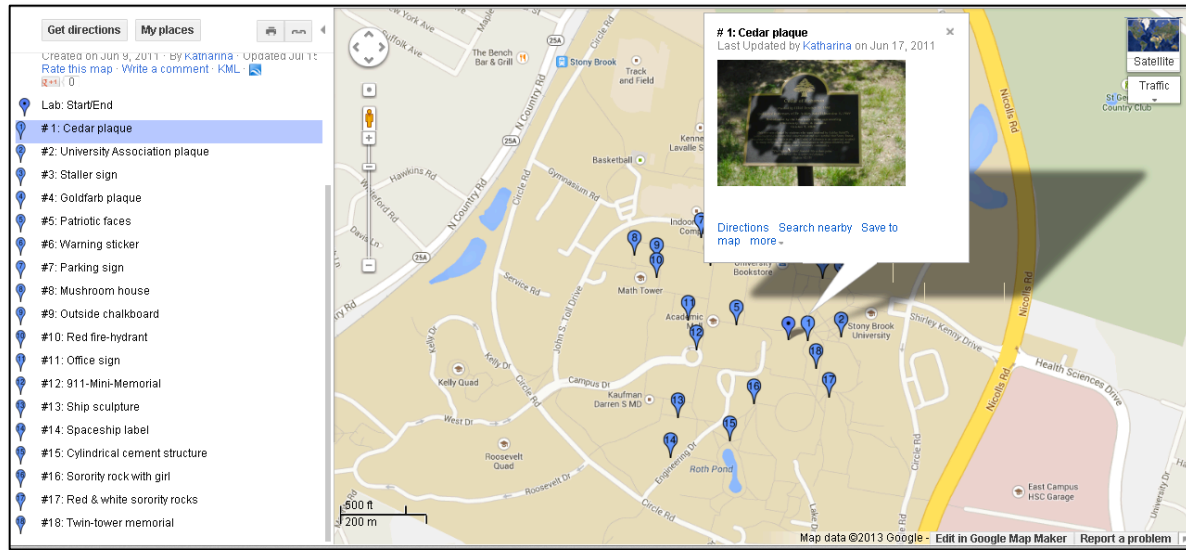

b) Screen shots of the map:

Figure 1A: Screen shot of Map#1 (WAC Tour #1, with List #1). The numbered blue pins indicate the 18 target destinations and the order in which the Followers should visit them.

2. **Map #2:** The second picture with additional context was provided only for *even-numbered* pictures.

a) Online access to this map:

<https://maps.google.com/maps/ms?msa=0&msid=206573464382579348734.0004a54932f2656e5ec17&hl=en&ie=UTF8&t=m&z=16&vpsrc=1>

a) Screen shots of the map:

Figure 2A: Screen shot of Map#2 (WAC Tour #2, with List #2). The numbered blue pins indicate the 18 target destinations and the order in which the Followers should visit them.

Figure 2B: Screen shot of Map#2 (WAC Tour #2, with List #2) with an odd-numbered destination (#1: Cedar plaque) showing only one picture, the close-up of the destination.

Figure 2C: Screen shot of Map#2 (WAC Tour #2, with List #2) with an even-numbered destination (#6: Warning sticker) showing two pictures, the close-up and a contextual picture.