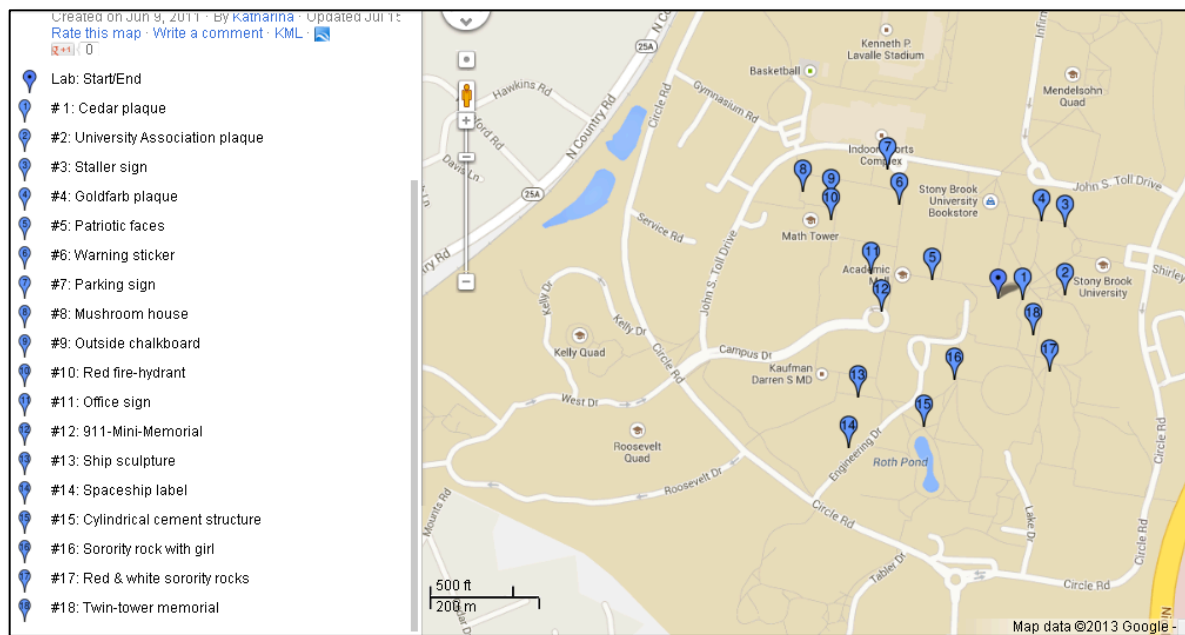

b) Screen shots of the map:

Figure 1A: Screen shot of Map#1 (WAC Tour #1, with List #1). The numbered blue pins indicate the 18 target destinations and the order in which the Followers should visit them.

2. **Map #2:** The second picture with additional context was provided only for *even-numbered* pictures.

a) Online access to this map:

<https://maps.google.com/maps/ms?msa=0&msid=206573464382579348734.0004a54932f2656e5ec17&hl=en&ie=UTF8&t=m&z=16&vpsrc=1>

a) Screen shots of the map:

Figure 2A: Screen shot of Map#2 (WAC Tour #2, with List #2). The numbered blue pins indicate the 18 target destinations and the order in which the Followers should visit them.

Figure 2B: Screen shot of Map#2 (WAC Tour #2, with List #2) with an odd-numbered destination (#1: Cedar plaque) showing only one picture, the close-up of the destination.

Figure 2C: Screen shot of Map#2 (WAC Tour #2, with List #2) with an even-numbered destination (#6: Warning sticker) showing two pictures, the close-up and a contextual picture.