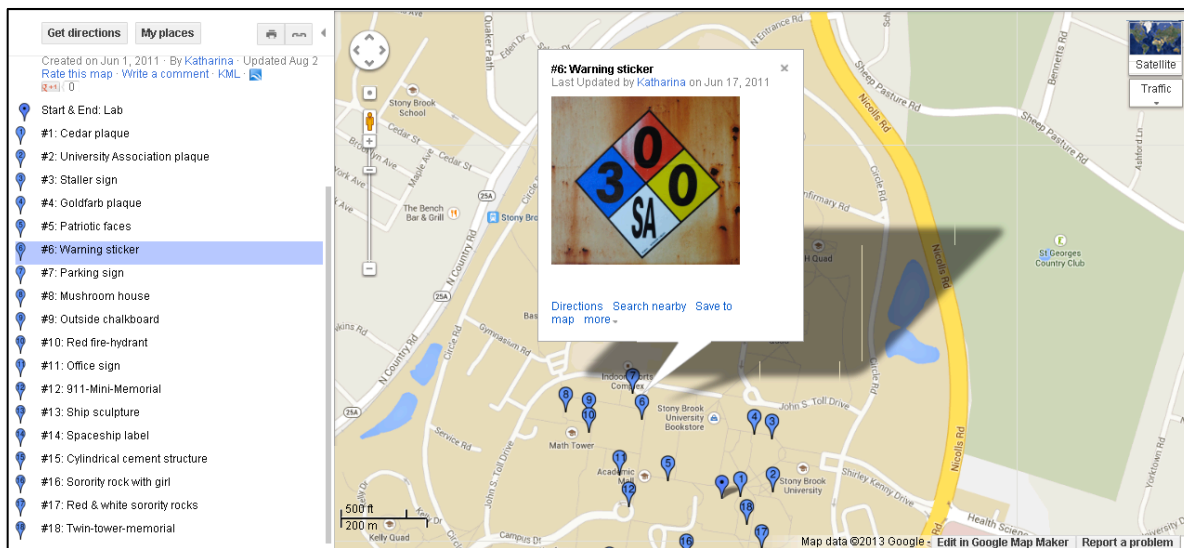

b) Screen shots of the map:

Figure 1A: Screen shot of Map#1 (WAC Tour #1, with List #1). The numbered blue pins indicate the 18 target destinations and the order in which the Followers should visit them.

Figure 1B: Screen shot of Map#1 (WAC Tour #1, with List #1) with an odd-numbered destination (#1: Cedar plaque) showing two pictures, the close-up and a contextual picture.

Figure 1C: Screen shot of Map#1 (WAC Tour #1, with List #1) with an even-numbered destination (#6: Warning sticker) showing only one picture, the close-up of the destination.

2. **Map #2:** The second picture with additional context was provided only for *even-numbered* pictures.

a) Online access to this map:

<https://maps.google.com/maps/ms?msa=0&msid=206573464382579348734.0004a54932f2656e5ec17&hl=en&ie=UTF8&t=m&z=16&vpsrc=1>

a) Screen shots of the map:

Figure 2A: Screen shot of Map#2 (WAC Tour #2, with List #2). The numbered blue pins indicate the 18 target destinations and the order in which the Followers should visit them.