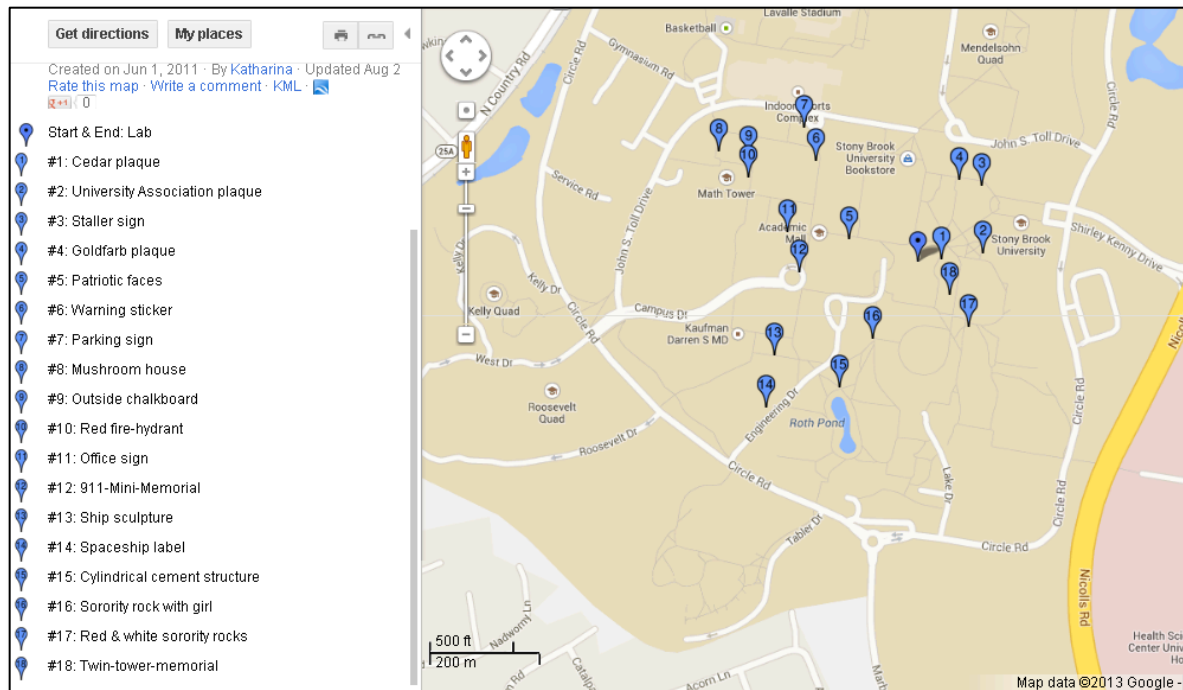

b) Screen shots of the map:

Figure 1A: Screen shot of Map#1 (WAC Tour #1, with List #1). The numbered blue pins indicate the 18 target destinations and the order in which the Followers should visit them.

Figure 1B: Screen shot of Map#1 (WAC Tour #1, with List #1) with an odd-numbered destination (#1: Cedar plaque) showing two pictures, the close-up and a contextual picture.

Figure 1C: Screen shot of Map#1 (WAC Tour #1, with List #1) with an even-numbered destination (#6: Warning sticker) showing only one picture, the close-up of the destination.

2. **Map #2:** The second picture with additional context was provided only for *even-numbered* pictures.

a) Online access to this map:

<https://maps.google.com/maps/ms?msa=0&msid=206573464382579348734.0004a54932f2656e5ec17&hl=en&ie=UTF8&t=m&z=16&vpsrc=1>

a) Screen shots of the map:

Figure 2A: Screen shot of Map#2 (WAC Tour #2, with List #2). The numbered blue pins indicate the 18 target destinations and the order in which the Followers should visit them.